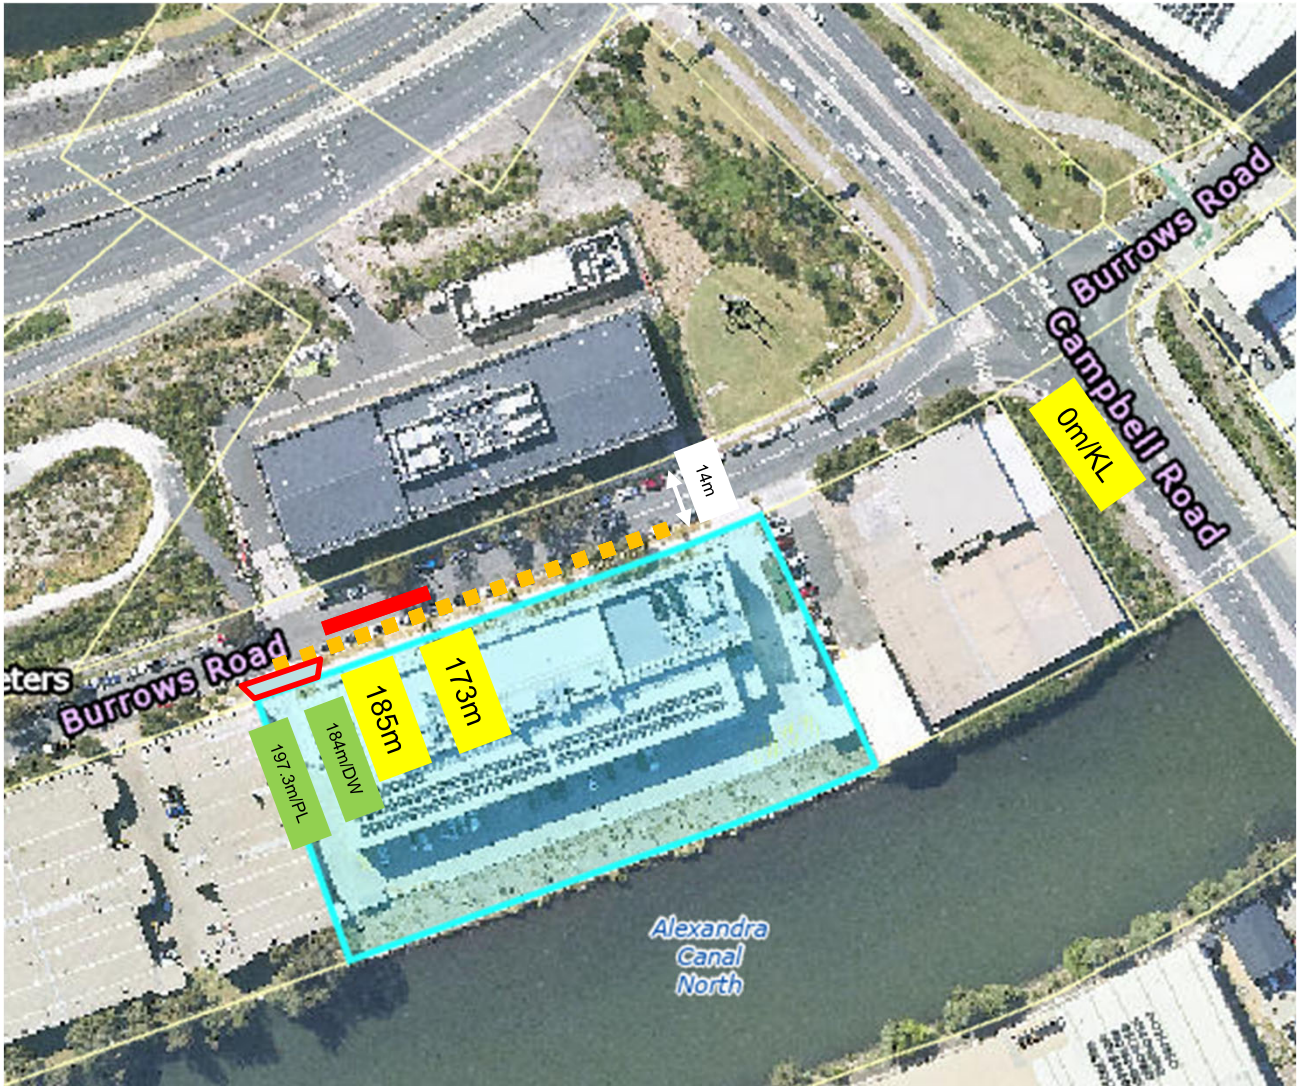

Burrows Road, St Peters Proposed parking changes

Existing

 "Unrestricted Parking"

Proposed

 "No Parking"

Legend:

KL – Kerb Line

PL – Property Line

DW – Driveway

 Existing Driveway